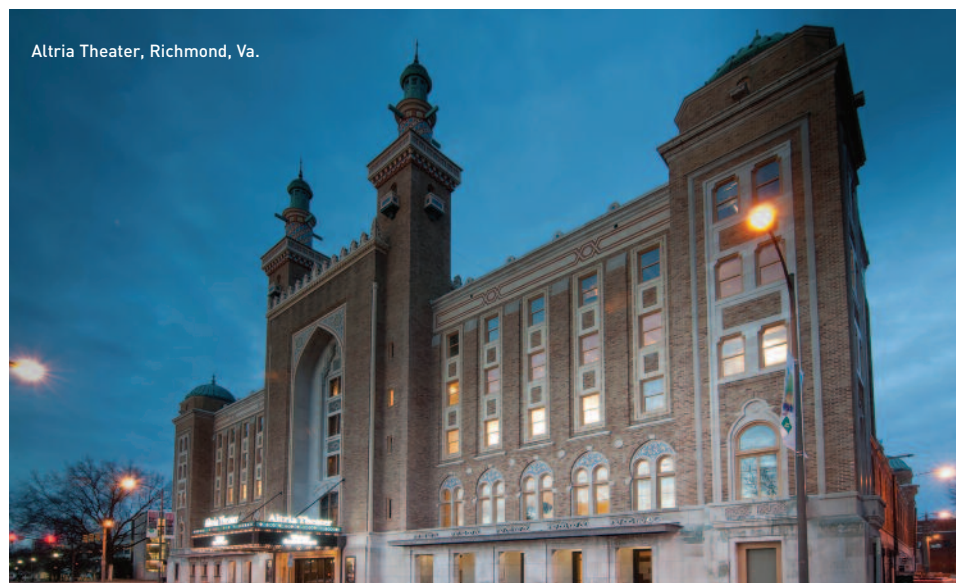

“We’re celebrating 10 years this year,” said Jason Pedone, GM, **JOHN PAUL JONES ARENA**, Charlottesville, Va. “It’s been an underdog story. Our market prioritizes live entertainment and the people here support us.”

John Paul Jones Arena has 16,000 seats. “We’re the largest venue in the state and we have the capacity to handle the larger concerts,” said Pedone. “Routing is easy. We are right off two major interstates so it’s easy to get here. We’re also far enough away from D.C. so tours can play both.”

Pedone said it was a banner year for bas-

ketball. “We did 30 home games of basketball,” he said. “The Cavaliers do better and better. The healthier they are, the more seats and other stuff we sell.”

Big shows this year were Paul McCartney, Stevie Wonder, Elton John, Luke Bryan, Jason Aldean and Carrie Underwood.

Pedone was also surprised by the power of The Price Is Right Live Show. “That show did bang-up business for us,” he said. “It’s something different and a great addition to our line up.” Pedone also said their “Broadway

CONTINUED ON **PAGE 24** →

Altria Theater, Richmond, Va.

TOPSTOPS

VA, WV, DC | 2016

Based on concert and event grosses from Sept. 1, 2015 – Aug. 31, 2016, and as reported to *Venues Today*.

VENUE, LOCATION	NO. OF SEATS	TOTAL GROSS	ATTENDANCE	SHOWS
1. Verizon Center, Washington	20,500	$39,634,918	482,197	65
2. EagleBank Arena, Fairfax, Va.	10,000	$8,919,596	188,458	57
3. Altria Theater, Richmond, Va.	3,565	$8,370,921	129,032	50
4. Chrysler Hall, Norfolk, Va.	2,470	$5,322,572	100,033	72
5. John Paul Jones Arena, Charlottesville, Va.	16,000	$5,065,699	78,967	14
6. Richmond (Va.) Coliseum	13,000	$2,805,284	79,993	23
7. Ted Constant Convocation Center, Norfolk, Va.	10,000	$2,482,464	86,599	27
8. Norfolk (Va.) Scope Arena	12,600	$2,132,539	127,120	24
9. Dominion Arts Center, Richmond, Va.	1,800	$1,484,452	26,429	20
10. Big Sandy Superstore Arena, Huntington, W.Va.	8,500	$1,062,849	16,022	3

Compiled by Monique Potter, HotTickets@venuestoday.com